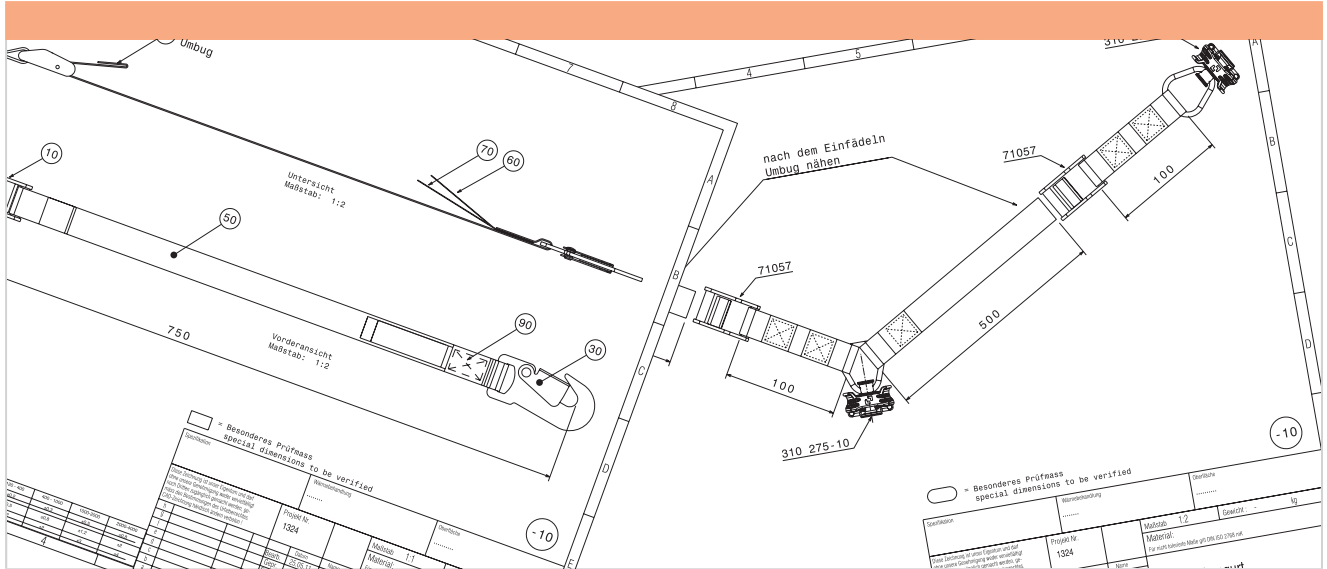

## Special Belts and Nets · Examples

► Some examples of our individual solutions.

		Order code
	<p>Cam buckle with built-in single stud and 1500 mm belt</p>	
	<p>Net with loops and surrounding belt to sling loose cargo</p>	
	<p>Baggage compartment restraint system with quick open / close feature</p>	
	<p>Cargo security belt with no loose parts</p>	
	<p>Portable radio device quick securing system</p>	