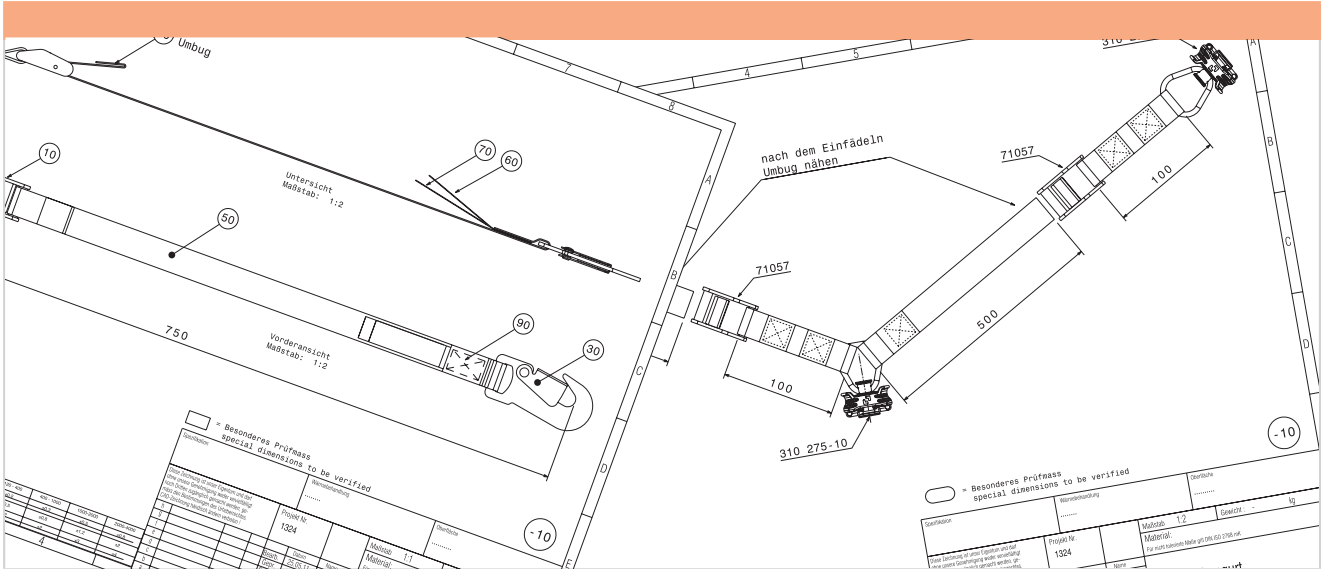

► Special requirements: Challenge us!

Special Belts and Nets · Examples

► Some examples of our individual solutions.

		Order code
	<p>Cam buckle with built-in single stud and 1500 mm belt</p>	
	<p>Net with loops and surrounding belt to sling loose cargo</p>	
	<p>Baggage compartment restraint system with quick open / close feature</p>	
	<p>Cargo security belt with no loose parts</p>	
	<p>Portable radio device quick securing system</p>	